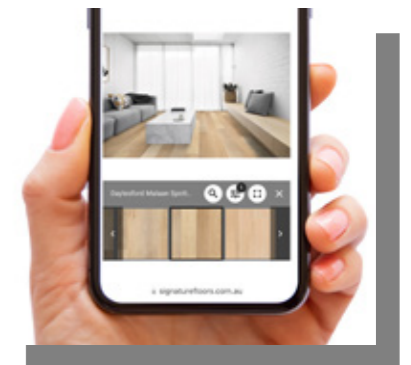

Floor Visualiser

Choosing the right flooring is one of the hardest things to do when renovating or building your home. Lucky for you, Signature's Floor Visualiser lets you instantly picture how our products will look in your space. Scan the QR code to start exploring.

STEP 1:
Select the desired flooring on our website and click on View in Visualiser.

STEP 2:
Take a photo of your room or choose one of our demo rooms.

STEP 3:
Get a realistic view of what the selected floor would look like in that room.